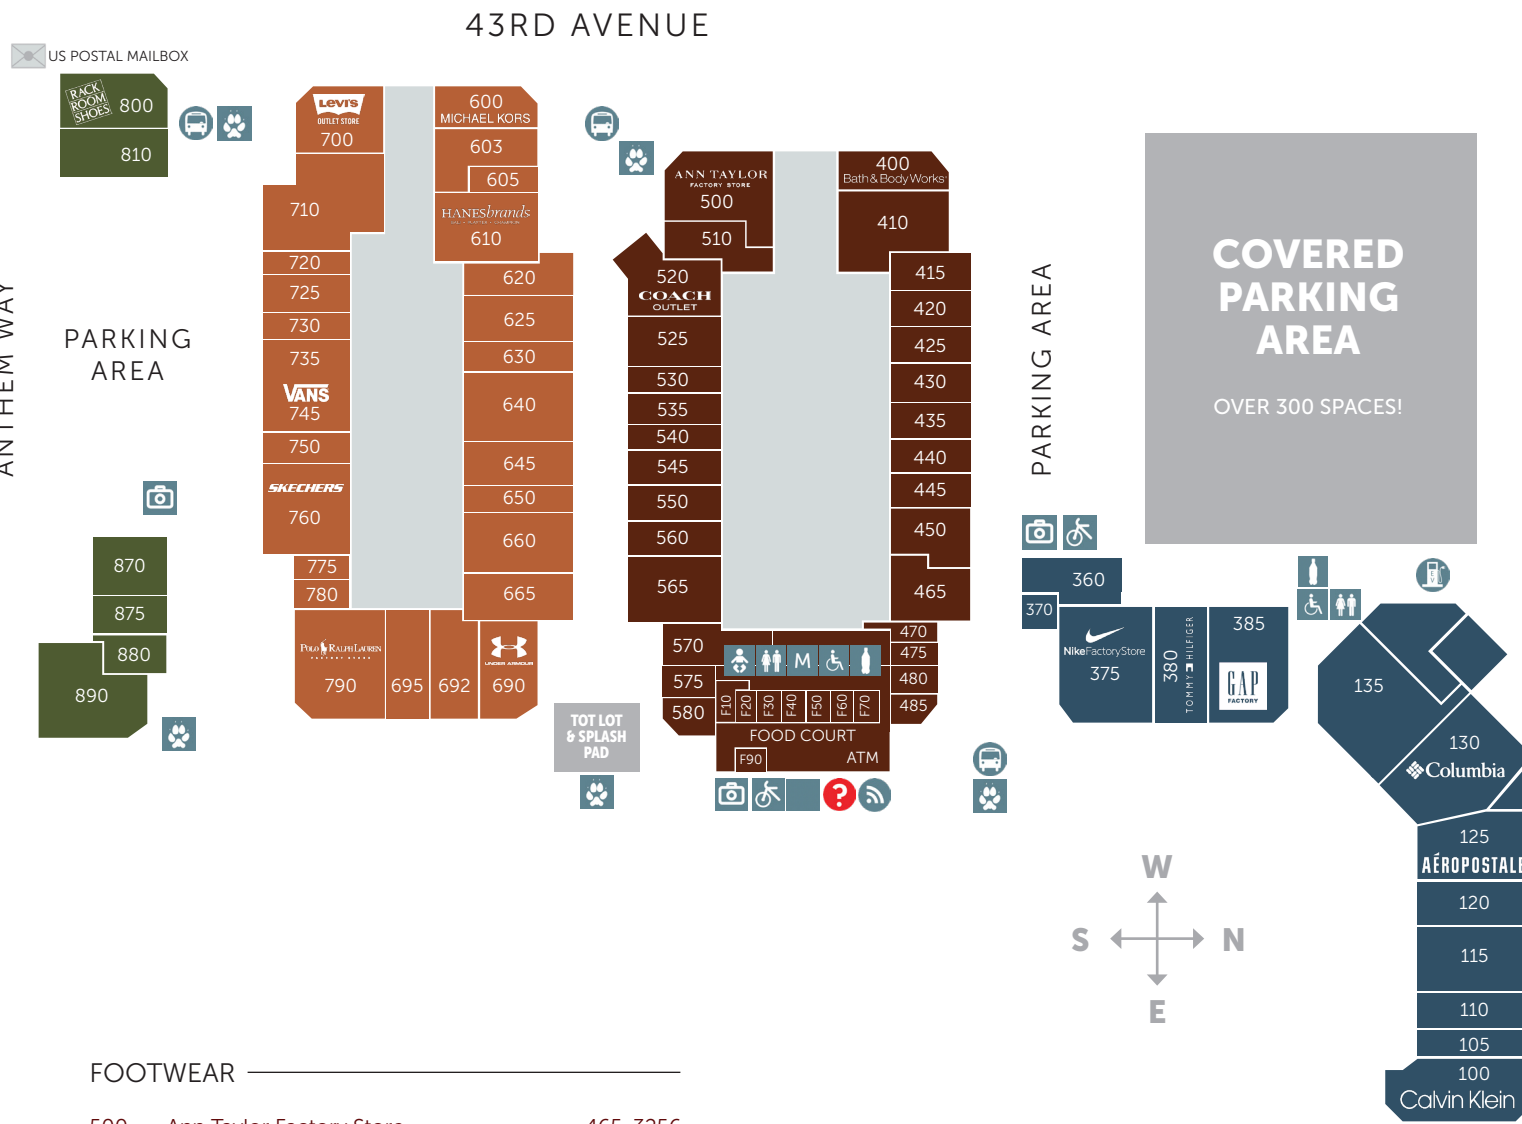

## STORE DIRECTORY

(623) is the area code for all stores, unless indicated.

### DESIGNER FASHIONS & SPORTSWEAR

125	Aéropostale	551-5672
500	Ann Taylor Factory Store	465-3256
480	Betty's & Bro's	480-687-9630
100	Calvin Klein	465-4912
520	Coach Outlet	551-0704
130	Columbia	465-3015
385	Gap Factory	465-9020
695	Guess	465-1449
610	Hanes Brands	465-7574
120	Kimes Ranch	480-885-4632
700	Levi's® Outlet Store	465-7082
600	Michael Kors	480-308-4530
375	Nike Factory Store	465-0111
790	Polo Ralph Lauren	465-8880
380	Tommy Hilfiger	465-2295
690	Under Armour	465-4707
745	Vans Outlet	465-0506

### FOOTWEAR

500	Ann Taylor Factory Store	465-3256
520	Coach Outlet	551-0704
130	Columbia	465-3015
385	Gap Factory	465-9020
695	Guess	465-1449
375	Nike Factory Store	465-0111
600	Michael Kors	480-308-4530
800	Rack Room Shoes	465-0281
760	Skechers	551-1891
690	Under Armour	465-4707
745	Vans Outlet	465-0504

### LEATHER, LUGGAGE & BACKPACKS

475	Claire's	465-7178
130	Columbia	465-3015
600	Michael Kors	480-380-4530
375	Nike Factory Store	465-0111
800	Rack Room Shoes	465-0281